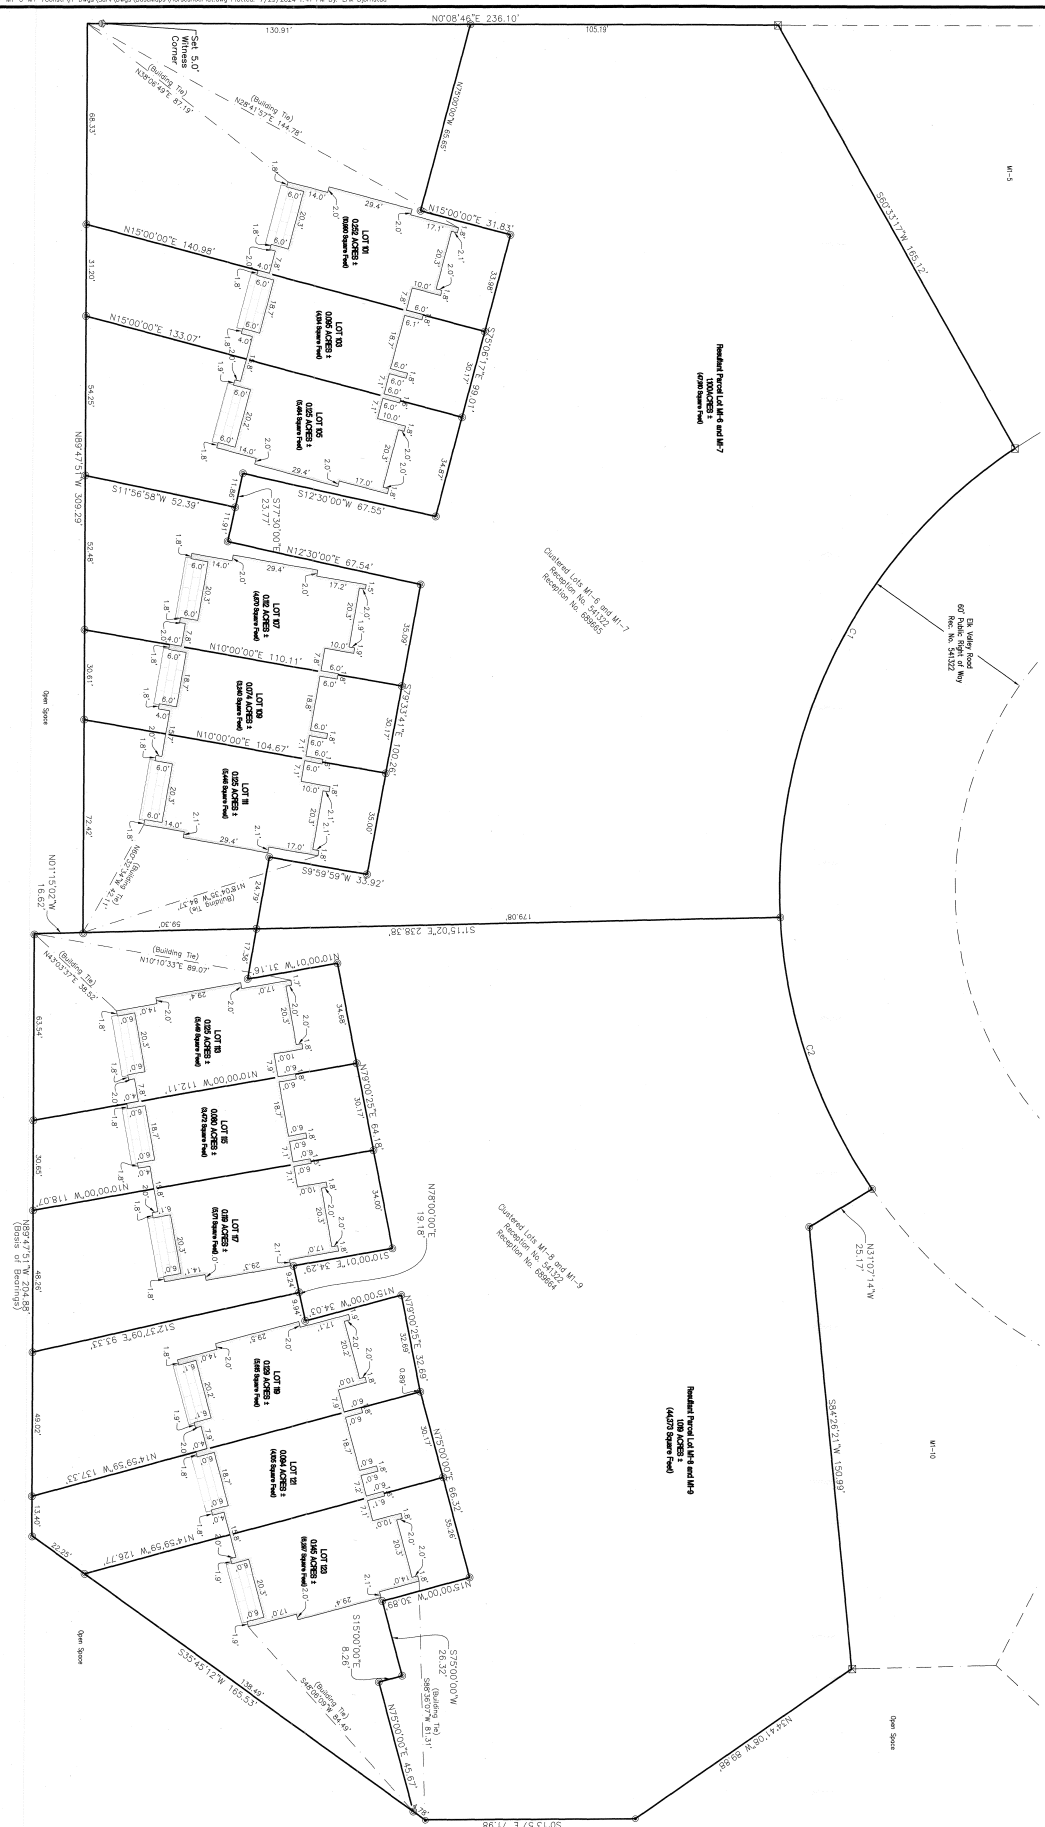

Brush Creek Village Townhomes, Phase 1

Being a Re-Subdivision of Lots M1-6, M1-7, M1-8, and M1-9, Buckhorn Ranch Filing 2b Situated within Section 7, Township 14 South, Range 85 West of the 6th Principal Meridian Gunnison County, Colorado

CURVE #	ARC LENGTH	ADIUS	DELTA ANGLE	CHORD BEARING	CHORD LENGTH
C1	78.85'	180.00'	99.7345°	S89.7221°E	178.63'
C2	78.85'	180.00'	37.2810°	N77.0821°E	97.62'

Gunnison County, CO
9/20/2024 10:37:25 AM
R 33.00 D 18.00
697988

Brush Creek Village Townhomes, Phase 1 Gunnison County

SGM
103 W. Tomichi Ave., Suite A
Gunnison, CO 81230
970.641.5355
www.sgm-inc.com

Revision	Date	By
1	9/20/2024	ES
2	9/20/2024	ES
3	9/20/2024	ES
4	9/20/2024	ES
5	9/20/2024	ES
6	9/20/2024	ES
7	9/20/2024	ES
8	9/20/2024	ES
9	9/20/2024	ES
10	9/20/2024	ES

Sheet No. **2**
of 3